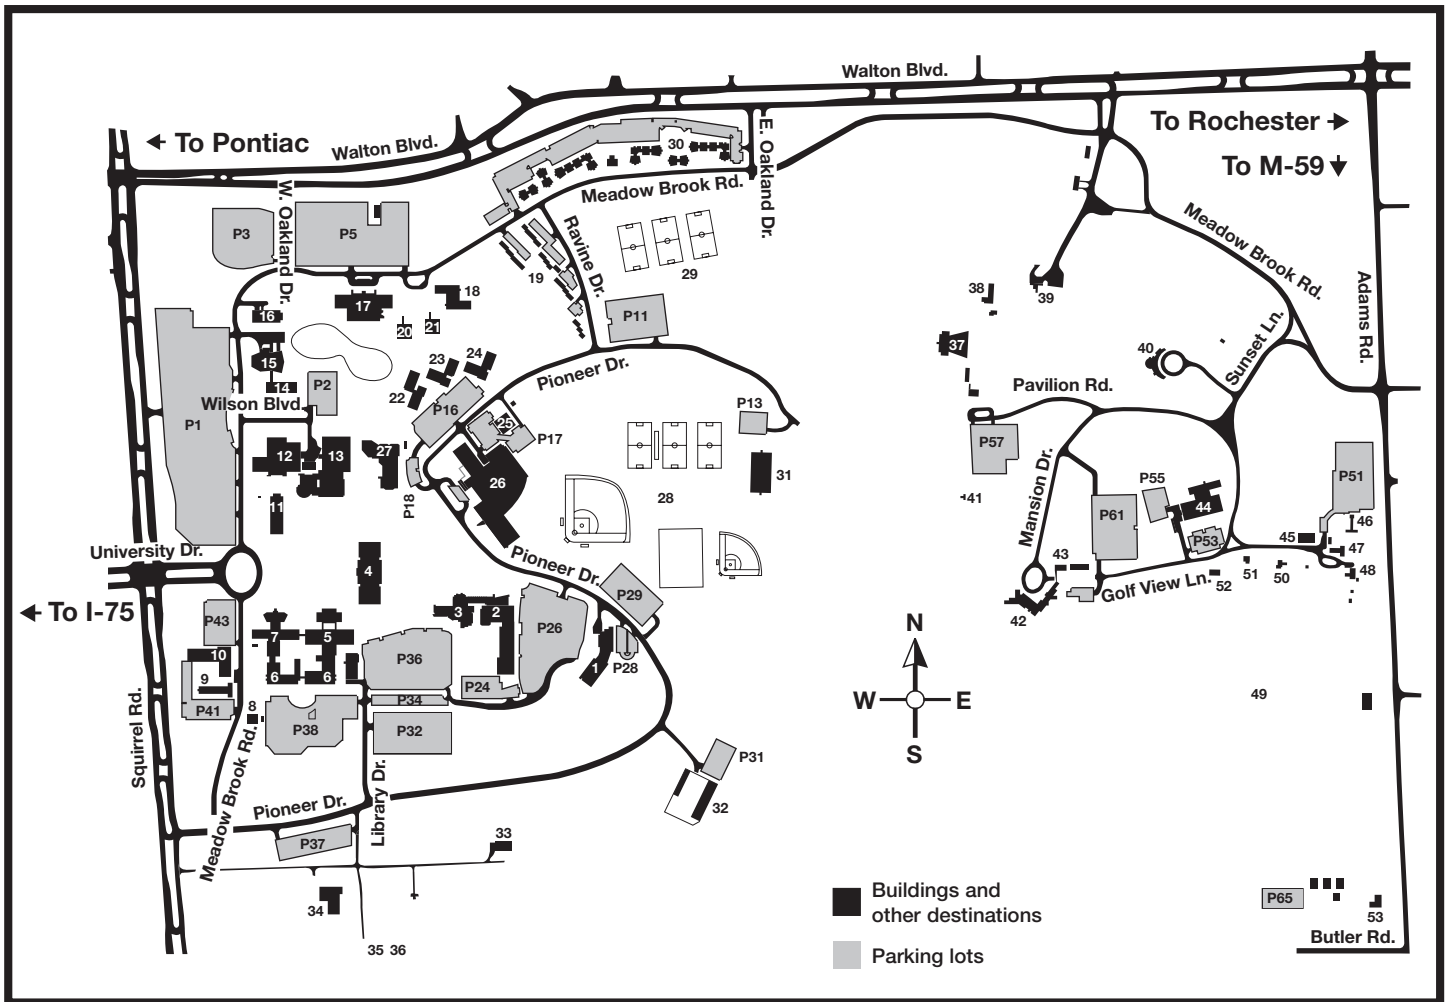

Oakland University

1. Pawley Hall Lowry Early Childhood Center	PH	18. Hamlin Hall	HAM	38. Trumbull Terrace	
2. Varner Hall Recital Hall Studio Theatre	VAR VRH VST	19. George T. Matthews Apartments		39. Meadow Brook Music Festival Ticket Office	
3. Elliott Hall	EH	20. Hill House	HIL	40. Sunset Terrace	SST
4. Kresge Library	KL	21. Van Wagoner House	VWH	41. Knole Cottage	
5. Dodge Hall of Engineering	DHE	22. Fitzgerald House	FTZ	42. Meadow Brook Hall & Gardens	MBH
6. Science and Engineering Building	SEB	23. Anibal House	ANI	43. Carriage House	
7. Hannah Hall of Science	HHS	24. Pryale House	PRY	44. Shotwell-Gustafson Pavilion	
8. Facilities Management	FM	25. Central Heating Plant	CHP	45. Dr. Berton London Practice Area	
9. Belgian Barn		26. Recreation and Athletics Center	RAC	46. Meadow Brook Greenhouse	
10. Police and Support Services Building	PSS	27. O'Dowd Hall	ODH	47. John Dodge House	JDH
11. South Foundation Hall	SFH	28. Pioneer Field (lower)		48. Golf Course Clubhouse and Pro Shop	
12. North Foundation Hall	NFH	29. Pioneer Field (upper)		49. Katke-Cousins and R&S Sharp Golf Courses	
13. Oakland Center	OC	30. University Student Apartments	USA	50. Starter Shack	
14. Wilson Hall	WH	31. Sports Bubble		51. Danny's Cabin	
15. Meadow Brook Theatre Oakland University Art Gallery	MBT OUAG	32. Buildings and Grounds Maintenance*		52. Golf Car Storage Building	
16. Graham Health Center	GHC	33. Storage Facility*		53. Varner House**	VAH
17. Vandenberg Hall	VBH	34. Electrical Substation*			
		35. Kettering Magnetics Lab**	KML		
		36. Observatory**			
		37. Baldwin Pavilion	BP		

*Not always shown on printed maps

** Off map